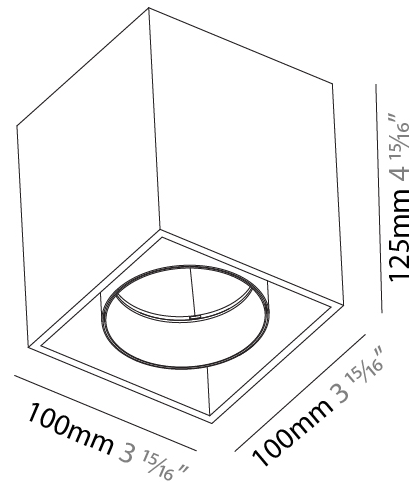

1. To build a product code in our configurator select the specify button on the base model # product page
2. To build a manual product code on this datasheet choose from the options listed below in blue font and add the suffix to the base model #

GENERAL

Series: Dice
Subseries: Dice ON
Brand: Prolicht
Division: Architectural
Mounting Type: Surface
Mounting Location: Ceiling
Subcategory: Ambient

PHYSICAL

Shape: Cube
Length (mm): 100
Length (in): 3 15/16
Width (mm): 100
Width (in): 3 15/16
Height (mm): 125
Height (in): 4 15/16
Light Distribution: Downlight
Weight (kg): 0.87
Weight (lbs): 1.92

Fixture Finish: SSR / BKV / CWI / CRY / HAB / UFT / ITA / RUA / FTG / MYG / LOD / PUS / FRO / FUP / KIA / POP / BLS / SPG / MEY / GOH / GUM / CHC / COM / ABZ / JAG / OBR / MOS / ROR
Fixture Material: Aluminum Die Cast

ELECTRICAL

Lamp Type: LED (Zhaga Standard)
Input Wattage (W): 10.1
Total Output Wattage (W): 9.25
Dimming: Tri-Mode (Non-Dimming and Phase Dimming (120Vac only) and 0-10V Dimming)
Driver Included: Yes
Driver Location: Integrated
Driver Type: Constant Current - Universal
Driver Class: Class 2
Input Voltage (V): 120 - 277
Constant Current (MA): 250

LED

Color Temperature (°K): 2700 / 3000 / 3500 / 4000
Max. Delivered Lumen (lm): 660 / 680 / 715 / 730
CRI: >90 CRI
Lamp Life (hrs): 50000

OPTICAL

Reflector: 14 / 19 / 36

RATINGS AND CERTIFICATIONS

Certified By: Certified for North American Standards
IP rating: IP20